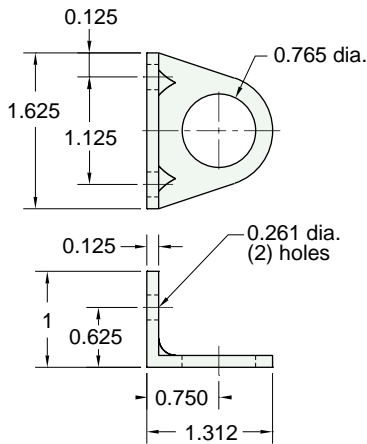

7/8" BORE MOUNTING BRACKETS

15015

Rod Clevis Assembly

15018-1

Foot Mounting Bracket

15019

Clevis Mounting Bracket