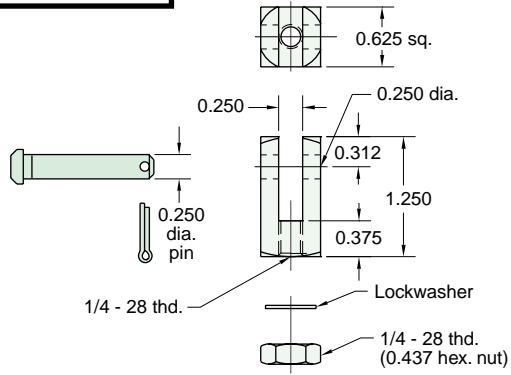

7/8" BORE MOUNTING BRACKETS

15015

Rod Clevis Assembly

15018-1

Foot Mounting Bracket

15019

Clevis Mounting Bracket